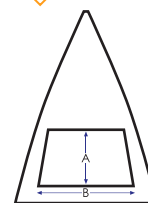

Rib material: Steel

Pole: 10mm diameter

Pole material: Chrome Steel

Size Details:

 Open - 98cm

 Length - 28cm

 Dimensions:
A= 36cm
B= 53cm
C= 48cm

 Weight: 450g

Handle Styles:

Soft Feel Plastic handle available in black, navy and red

Wooden handle

Curved black handle

Additional Information:

Lead-time: 8 weeks

Packing details:
50pcs/carton
Box size - 33cm x 33cms x 48cms
Weight - 20kg

MOQ: 100 pieces

Print Size:

Panel:
A= 120mm depth (*screen print*)
or 80mm depth (*uv print*)
B= 200mm width

Fabric Sleeve:
150mm x 30mm

Tie wrap: 100mm x 15mm