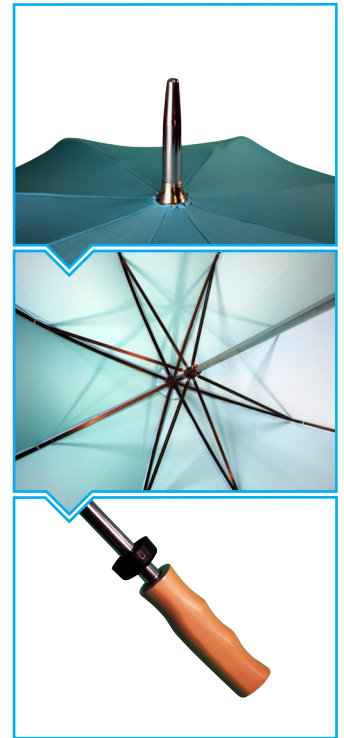

Bedford Max - Screen & UV Printing

Product Details:

Canopy shape: Round
 Branding: Screen and UV Print
 Fabric: Premium weight polyester
 Piping: Optional
 Coloured thread: Optional
 Fabric Sleeve: Optional

Frame Details:

Rib length: 80cm
 Rib material: Chrome steel
 Pole: 14mm diameter
 Pole material: Chrome steel

Size Details:

Open - 136cm
 Length - 105cm
 Dimensions:
 A= 51cm
 B= 80cm
 C= 73cm
 Weight: 768g

Fabric Colours:

There are 32 fabric colours available, in any colour combination from our range:

White	Process Blue
Black	pms 286c Royal Blue
pms 109c Yellow	pms 296c French Navy
pms 123c Gold	pms 289c Navy Blue
pms 1375c Light Orange	pms 306c Azure Blue
pms 165c Dark Orange	pms 355c Emerald
pms 2593c Aubergine	pms 334c Ocean Green
pms 485c Scarlet	pms 350c Bottle Green
pms 201c Cherry	pms 3308c Racing Green
pms 194c Wine	pms 330c Oxyd Green
pms 505c Burgundy	pms 322c Peacock
Ivory	pms 325c Turquoise
pms 155c Cream	pms 428c Pearl Grey
pms 2975c Sky Blue	pms 430c Light Grey
pms 285c Delphinium	pms 432c Gun Metal
Silver & Black	
Silver & Navy	